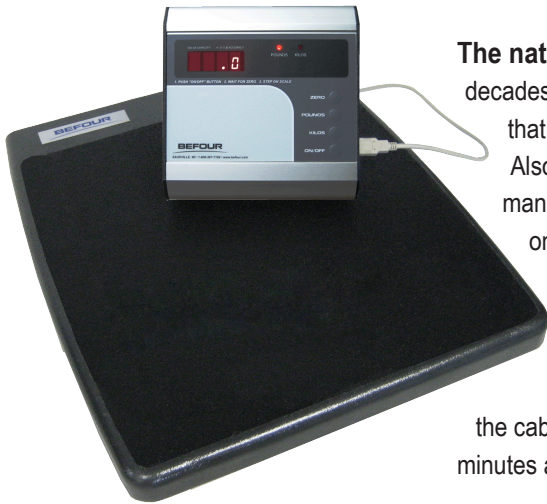

BEFOUR

ATHLETIC AND FITNESS SCALES

Portable Battery-Powered Scale with LED digits

Model PS-6600ST

The nation's top-selling sports scale for the past two decades, the "Take-A-Weigh" is renowned in youth sports that require precise weight measurements on the go. Also great for home use, athletic training, and weight management. "Super Tuff" (ST) platform features one-piece cast aluminum construction that is lighter, stronger, and more durable with safe, rounded corners and a recessed, non-skid rubber mat. Exclusive "Plug & Weigh" cable system connects platform to the display console. Should the cable ever be damaged, replacement takes only minutes and can be easily done by the scale user.

FEATURES & BENEFITS:

Pin point accuracy of ± 0.1 lb.

Fully assembled: Arrives ready to use

Display Console Set-up: Quick insert/detach connections

Push Button Calibration: Set calibration via keypad entry without the need of tools

SPECIFICATIONS:

Platform Dimensions	16" x 18" x 1 $\frac{3}{4}$ "
System Weight	16 lbs
Weight Capacity	500 lbs (225 kg)
Resolution.....	0.1 lb (0.05 kg)
Accuracy.....	± 0.1 lb (0.05 kg)
Power Source	Rechargeable batteries or AC adapter
Display Readout	Bright 0.4" LED digits
Warranty	3 years

Display Console Features:

- **LB/KG:** Toggle between kilos and pounds
- **Nickel Metal Hydride (NiMH) batteries:** powerful and environmentally friendly, they keep a charge longer than ever when not in use. A Befour exclusive!
- Bright 0.4" LED digits
- Scale automatically returns to zero after each weighing