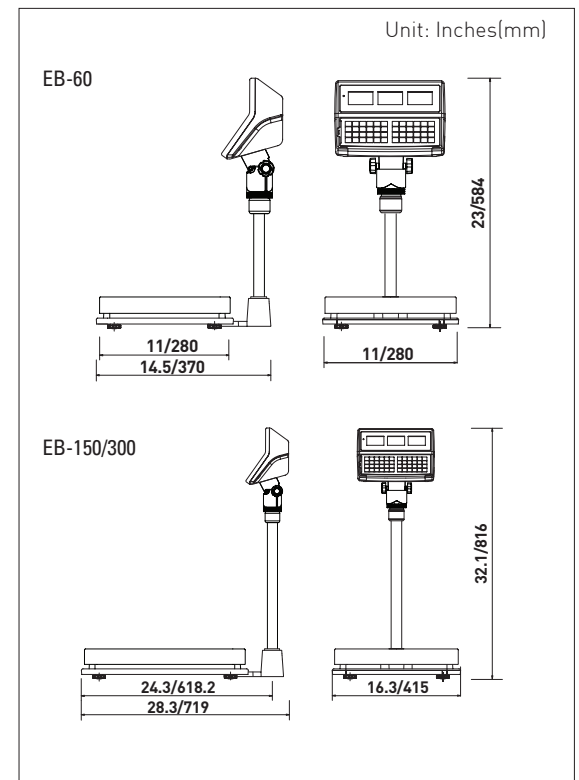

FEATURES

- 60 to 300 lb Capacities Dual Range
- 24 Direct PLUs/176 Indirect PLUs
- Customer Side Display
- Tilt Keyboard & Display
- Programmable Tare
- Lb/Kg Switchable
- Rechargeable Battery Included
- Battery Life Indicator
- RS-232C Interface (Connect with PC or Printer)
- Auto Power Off Function
- Legal for Trade - COC #09-095

Customer Display ▲

Tilt Head ▲

Labels & Receipts

The versatile EB Series Price Computing Scale with the optional CAS DLP-50 Label Printer or CAS DEP-50 Receipt Printer produces crisp, clean receipts and labels.

OPTIONS

- DEP-50 Receipt Printer
- DLP-50 Label Printer
- Wall Mount
- Keyboard Wet Cover

APPLICATIONS

- Laundry
- Retail
- Farmer's Markets
- Recycling

DEP-50 ▲

SPECIFICATIONS

Model	EB-60	EB-150/300	
Capacity (lb/kg)	60 lb / 30 kg	150 lb / 60 kg	300 lb / 150 kg
Resolution	0-30 x 0.01 lbs 30-60 x 0.02 lbs	0-60 x 0.02 lbs 60-150 x 0.05 lbs	0-150 x 0.05 lbs 150-300 x 0.1 lbs
	0-15 x 0.005 kg 15-30 x 0.01 kg	0-30 x 0.01 kg 30-60 x 0.02 kg	0-60 x 0.02 kg 60-150 x 0.05 kg
Display Digits	6/6/6 (Weight/Unit Price/Total Price)		
Display Type	LCD		
Measurement Type	Load Cell		
External Resolution	1/3,000 (Dual Interval)		
Internal Resolution	1/60,000		
Interface	RS-232C		
Platter Size (inch)	11 (W) x 11 (D)	15.75 (W) x 20.5 (D)	
Dimensions (inch)	11 (W) x 14.75 (D) x 23.5 (H)	16.3 (W) x 24.3 (H) x 32.1 (H)	
Operating Temp	-10°C ~ 40°C / 14°F ~ 104°F		
Power	AC Adapter DC 12V Sealed Lead Rechargeable Battery (6V, 5Ah)		
Battery Life	Approx. 200 hours (Backlight Off) 12 hour recharge time		
Product Weight	18.6 lbs / 8.4 kg	13.5 kg	

DIMENSIONS

99 Murray Hill Parkway
East Rutherford, NJ 07073
TEL: (201) 933-9002
FAX: (201) 933-9025
<http://www.cas-usa.com>

Specifications are subject to change for improvement without prior notice.